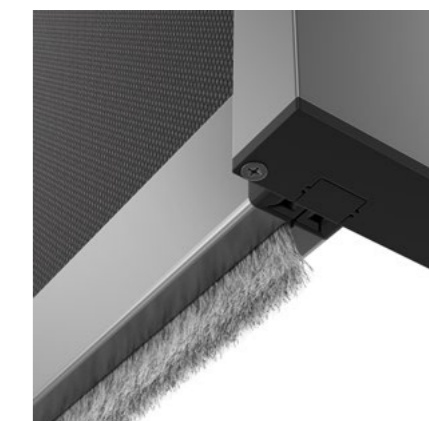

ZIP110

STANDARD DESIGN

Box	extruded aluminium
	square
	colour according to RAL
	fill profile or mounting profile on the back of the box
Sides	aluminium castings
	colour according to RAL
Roller tube	galvanized steel, ø 70 mm
Control	motor Somfy Maestria 50 WT
Fabric	Sergé 3%, according to the NEVA swatch
	Soltis Perform 92, according to the NEVA swatch
	with welded zipper on the sides of the fabric, zipper color gray
	upper part of the fabric equipped with a Fastfix profile
	bottom part of the fabric with welded ZIP, zipper color gray
Guiding rails	VP 47, VP 110
	extruded aluminium + plastic ZIP inlay, color gray
	colour according to RAL
	pre-drilled holes for installation on the wall/to window sides
	plastic endcaps for guiding rail, colour black
Bottom bar	extruded aluminium, 30 × 55 mm
	colour according to RAL
	including weight
	plastic endcaps, colour black
	rubber or brush in the bottom bar