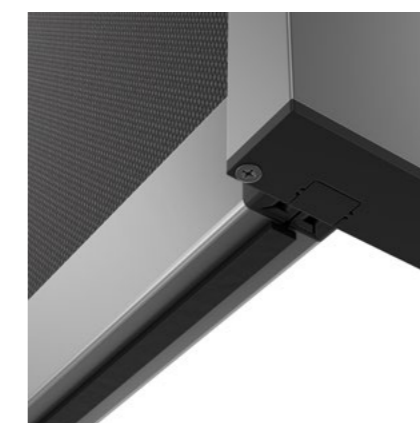

ZIP150

STANDARD DESIGN

Box	extruded aluminium
	square
	colour according to RAL
	fill profile or mounting profile on the back of the box
Bočnice	aluminium castings
	colour according to RAL
Hřidel	galvanized steel, $\varnothing$ 78 mm
	extruded aluminium, $\varnothing$ 100 mm
Ovládání	motor Somfy Maestria 50 WT
Látka	Sergé 3%, according to the NEVA swatch
	Soltis Perform 92, according to the NEVA swatch
	with welded zipper on the sides of the fabric, zipper color gray
	upper part of the fabric equipped with a Fastfix profile
	bottom part of the fabric with welded ZIP, zipper color gray
Vodící profily	VP 47, VP 150
	extruded aluminium + plastic ZIP inlay, color gray
	colour according to RAL
	pre-drilled holes for installation on the wall/to window sides
	plastic endcaps for guiding rail, colour black
Spodní profil	extruded aluminium, 30 × 55 mm
	colour according to RAL
	including weight
	plastic endcaps, colour black
	rubber or brush in the bottom bar