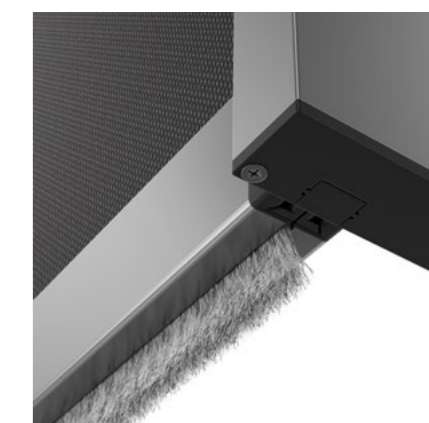

ZIP150

STANDARD DESIGN

Box	extruded aluminium
	square
	colour according to RAL
	fill profile or mounting profile on the back of the box
Bočnice	aluminium castings
	colour according to RAL
Hřidel	galvanized steel, $\varnothing$ 78 mm
	extruded aluminium, $\varnothing$ 100 mm
Ovládání	motor Somfy Maestria 50 WT
Látka	Sergé 3%, according to the NEVA swatch
	Soltis Perform 92, according to the NEVA swatch
	with welded zipper on the sides of the fabric, zipper color gray
	upper part of the fabric equipped with a Fastfix profile
	bottom part of the fabric with welded ZIP, zipper color gray
Vodící profily	VP 47, VP 150
	extruded aluminium + plastic ZIP inlay, color gray
	colour according to RAL
	pre-drilled holes for installation on the wall/to window sides
	plastic endcaps for guiding rail, colour black
Spodní profil	extruded aluminium, 30 × 55 mm
	colour according to RAL
	including weight
	plastic endcaps, colour black
	rubber or brush in the bottom bar